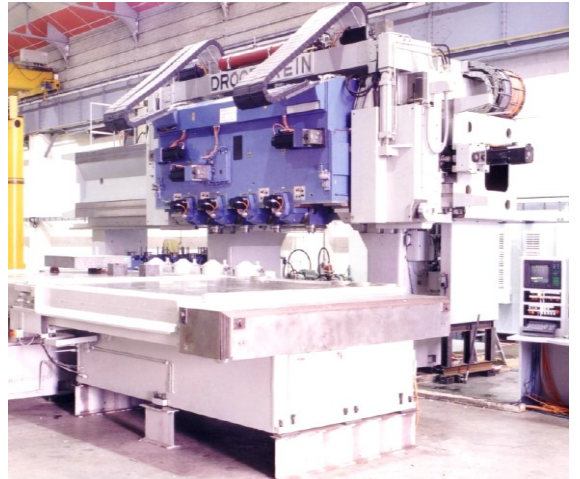

SUD OUEST SYSTEME
machines outils

Machine Tool Renovation

Total or partial

MISCELLANEOUS RETROFIT EXAMPLES