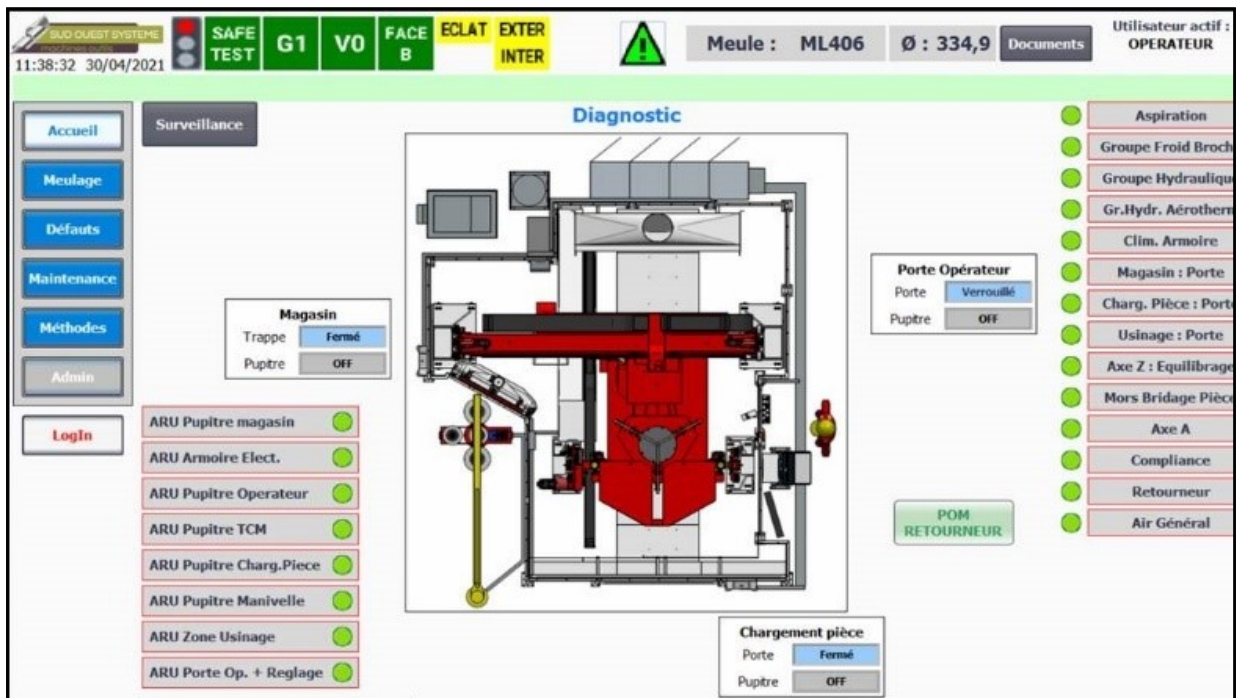

### ELECTRIC / AUTOMATION

- **Obsolescence study** for implantation of recent technology materials
- **Renovation or replacement** of electrical cabinet
- **Replacement of numerical control** (NUM, Siemens, Fanuc, Heidenhain)
- **Performance increase** (speed, torque, powers)
- **Replacement of motorizations, variators, controls**
- **Upgrading to standards** (electrical safety, automation...)
- Specific **HMI development**, axis optimization

## Machine Tool Renovation

Total or partial

### MAINTENANCE 4.0

- Specific HMI for locating faults

- Remote maintenance with remote repair of your machine

- Recovery of machine data (start, stop, errors, etc.) in order to create performance indicators