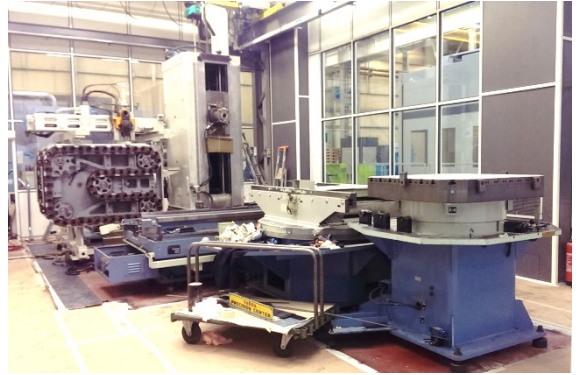

SUD OUEST SYSTEME
machines outils

Machine Tool Renovation

Total or partial

MISCELLANEOUS RETROFIT EXAMPLES