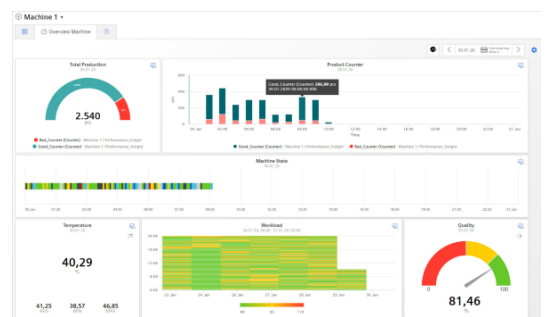

### MAINTENANCE 4.0

- Specific HMI for locating faults

- Remote maintenance with remote repair of your machine

- Recovery of machine data (start, stop, errors, etc.) in order to create performance indicators